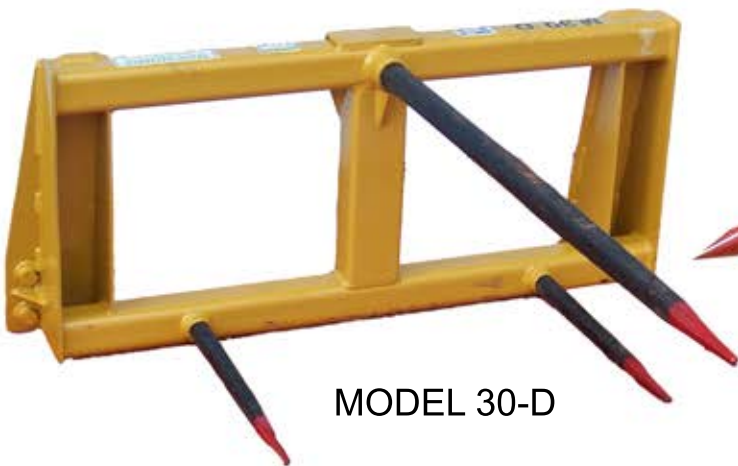

Hay King

HAY LOADERS NEW MODELS

MODEL 30-G

MODEL 30-S

MODEL 30-D

MODEL 30-SHD

Product of

K & M MANUFACTURING CO., INC.